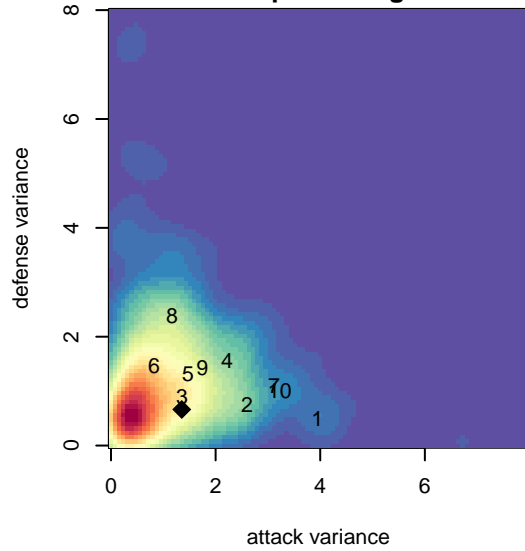

Seattle United S Blue B98

Seattle United Regional
 Seattle, WA
 B98 total strength=1473
 attack=10.61 defense=9.99
 fall league = NPSL Div 2 U17

alt names used:
 Seattle United South B98 Blue
 Seattle United South B98 Blue

Venues played:
 2015 Seattle United Cup BU17-19
 2015 REDAPT Cup Silver U19
 2015 NPSL Division 2 U17
 2015 Founders Cup B98

Seattle United S Blue B98
 Dots are actual minus expected GF (blue circles) and GA (red triangles).
 Blue line is smoothed change in attack strength. Red is smoothed change in defense strength.

**attack and defense variance (black dot)
relative to other teams
and top 10 in region**

**attack and defense rating
relative to others at age
and all opponents in last 13 months**

Performance relative to 13 month average