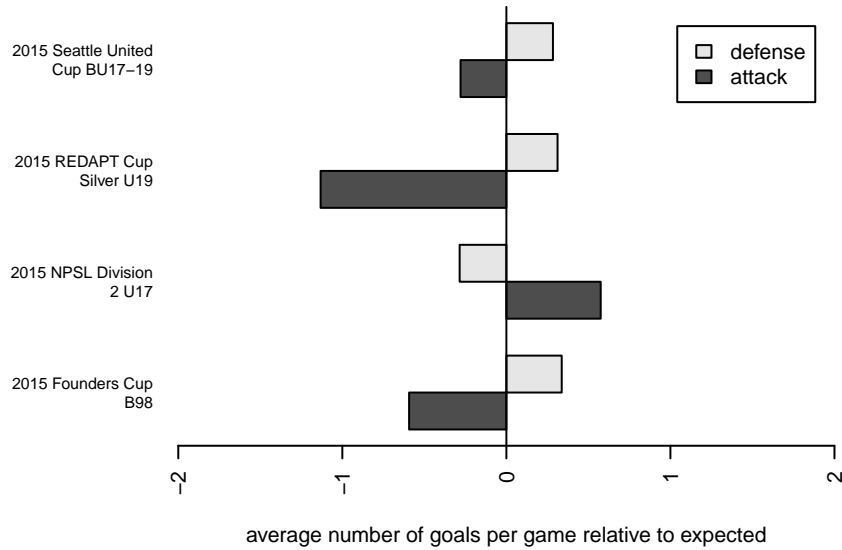

Seattle United S Blue B98

Seattle United Regional
 Seattle, WA
 B98 total strength=1473
 attack=10.61 defense=9.99
 fall league = NPSL Div 2 U17

alt names used:
 Seattle United South B98 Blue
 Seattle United South B98 Blue

Venues played:
 2015 Seattle United Cup BU17-19
 2015 REDAPT Cup Silver U19
 2015 NPSL Division 2 U17
 2015 Founders Cup B98

Seattle United S Blue B98
 Dots are actual minus expected GF (blue circles) and GA (red triangles).
 Blue line is smoothed change in attack strength. Red is smoothed change in defense strength.

**attack and defense variance (black dot)
relative to other teams
and top 10 in region**

**attack and defense rating
relative to others at age
and all opponents in last 13 months**

Performance relative to 13 month average