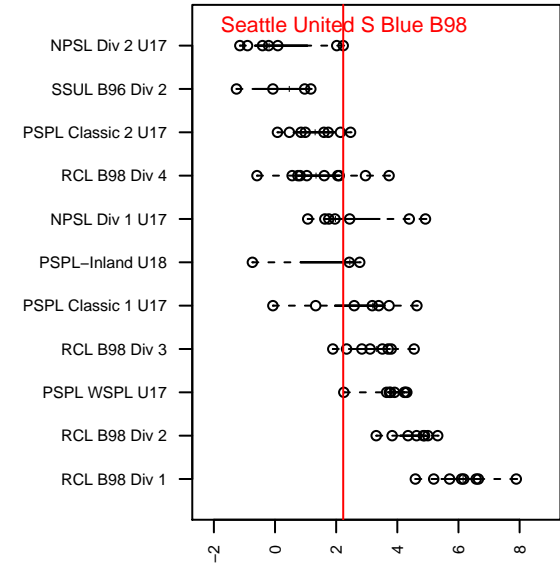

Seattle United S Blue B98

Seattle United Regional
 Seattle, WA
 B98 total strength=1473
 attack=10.61 defense=9.99
 fall league = NPSL Div 2 U17

alt names used:
 Seattle United South B98 Blue
 Seattle United South B98 Blue

Venues played:
 2015 Seattle United Cup BU17-19
 2015 REDAPT Cup Silver U19
 2015 NPSL Division 2 U17
 2015 Founders Cup B98

Seattle United S Blue B98
 Dots are actual minus expected GF (blue circles) and GA (red triangles).
 Blue line is smoothed change in attack strength. Red is smoothed change in defense strength.

**attack and defense variance (black dot)
relative to other teams
and top 10 in region**

**attack and defense rating
relative to others at age
and all opponents in last 13 months**

Performance relative to 13 month average