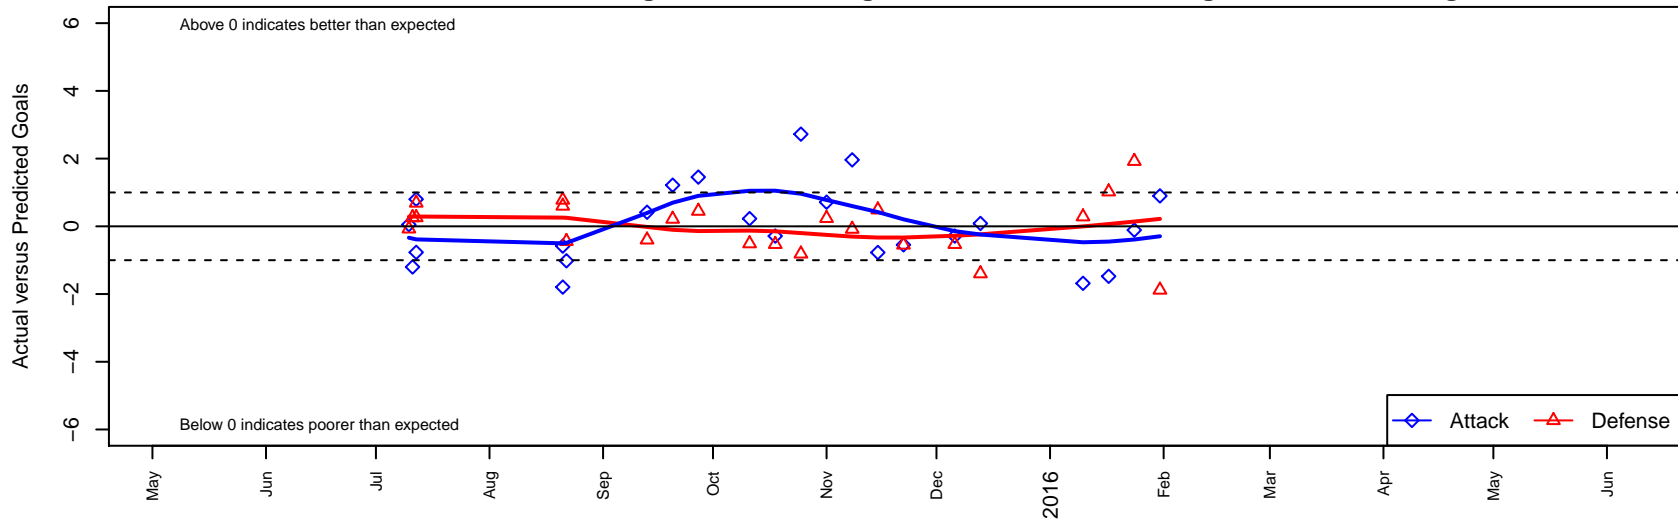

Seattle United S Blue B98

Seattle United Regional
 Seattle, WA
 B98 total strength=1473
 attack=10.61 defense=9.99
 fall league = NPSL Div 2 U17

alt names used:
 Seattle United South B98 Blue
 Seattle United South B98 Blue

Venues played:
 2015 Seattle United Cup BU17-19
 2015 REDAPT Cup Silver U19
 2015 NPSL Division 2 U17
 2015 Founders Cup B98

Seattle United S Blue B98
 Dots are actual minus expected GF (blue circles) and GA (red triangles).
 Blue line is smoothed change in attack strength. Red is smoothed change in defense strength.

**attack and defense variance (black dot)
relative to other teams
and top 10 in region**

**attack and defense rating
relative to others at age
and all opponents in last 13 months**

Performance relative to 13 month average