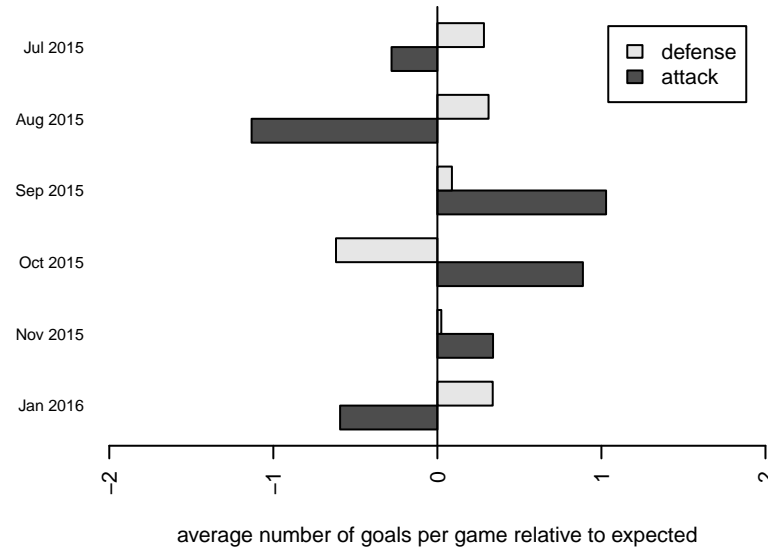

Performance relative to 13 month average