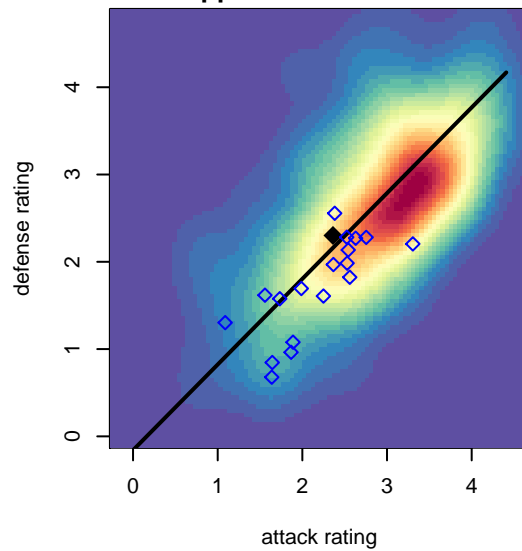

Seattle United S Blue B98

Seattle United Regional
 Seattle, WA
 B98 total strength=1473
 attack=10.61 defense=9.99
 fall league = NPSL Div 2 U17

alt names used:
 Seattle United South B98 Blue
 Seattle United South B98 Blue

Venues played:
 2015 Seattle United Cup BU17-19
 2015 REDAPT Cup Silver U19
 2015 NPSL Division 2 U17
 2015 Founders Cup B98

Seattle United S Blue B98
 Dots are actual minus expected GF (blue circles) and GA (red triangles).
 Blue line is smoothed change in attack strength. Red is smoothed change in defense strength.

**attack and defense variance (black dot)
relative to other teams
and top 10 in region**

**attack and defense rating
relative to others at age
and all opponents in last 13 months**

Performance relative to 13 month average